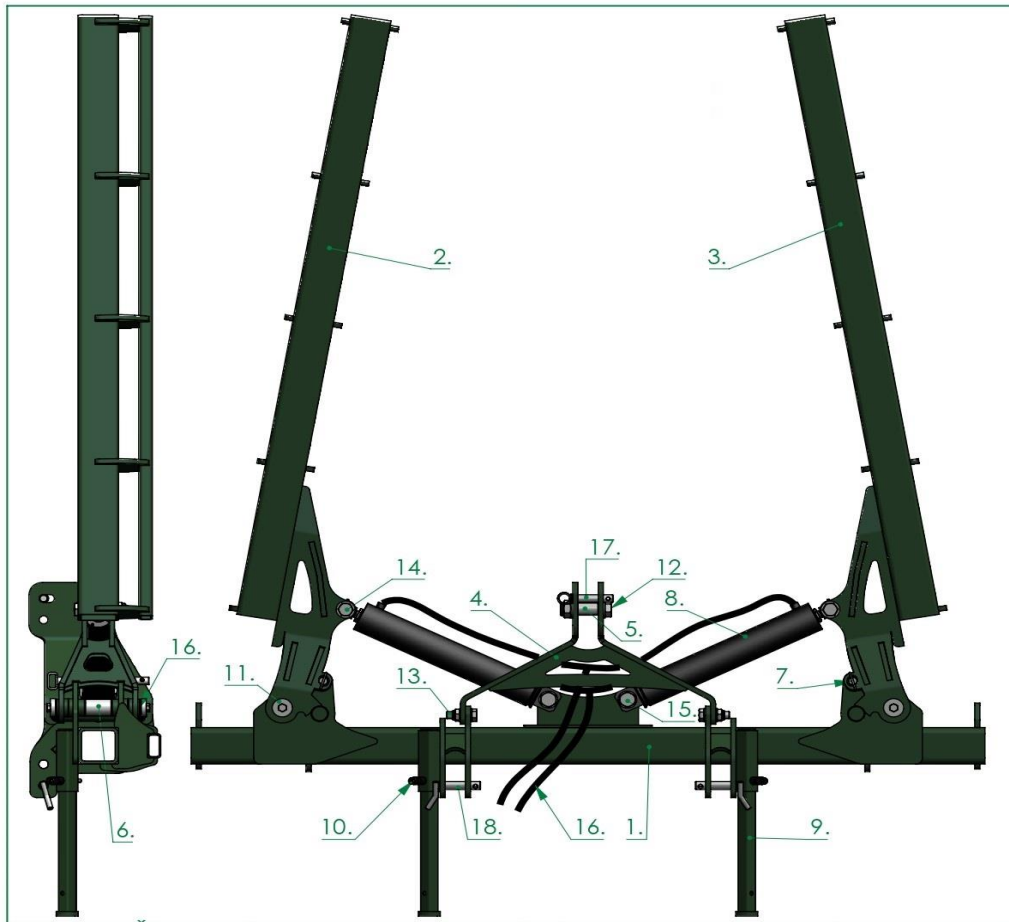

## Greda UMK 8-12

Number	Code	Name	Note
1.	1978	Middle Frame UMK8/12	
2.	1937	Right Wing UMK8/12	
3.	1958	Left Wing UMK8/12	
4.	1957	Piramid UMK8/12	
5.	1970	Distans Bushing 40/30 60mm	
6.		Distans Bushing 55/45 78mm	
7.	1968	Insurance Pin 25mm	
8.	1943	Hydraulic Piston UMK8	
9.	1948	Leg	
10.	1975	Insurance Pin 12mm	
11.	1950	Axle For Frame UMK8/12	
12.	1876	Bolt M24x70	
13.	3130	Bolt M30x140	
14.	3131	Bolt M30x100	
15.	1942	Bolt M16x50	
16.	1956	Hydraulic Hose UMK8/12	
17.	1938	Pin For Piramid II.category	
18.	1939	Pin For Frame II.category	